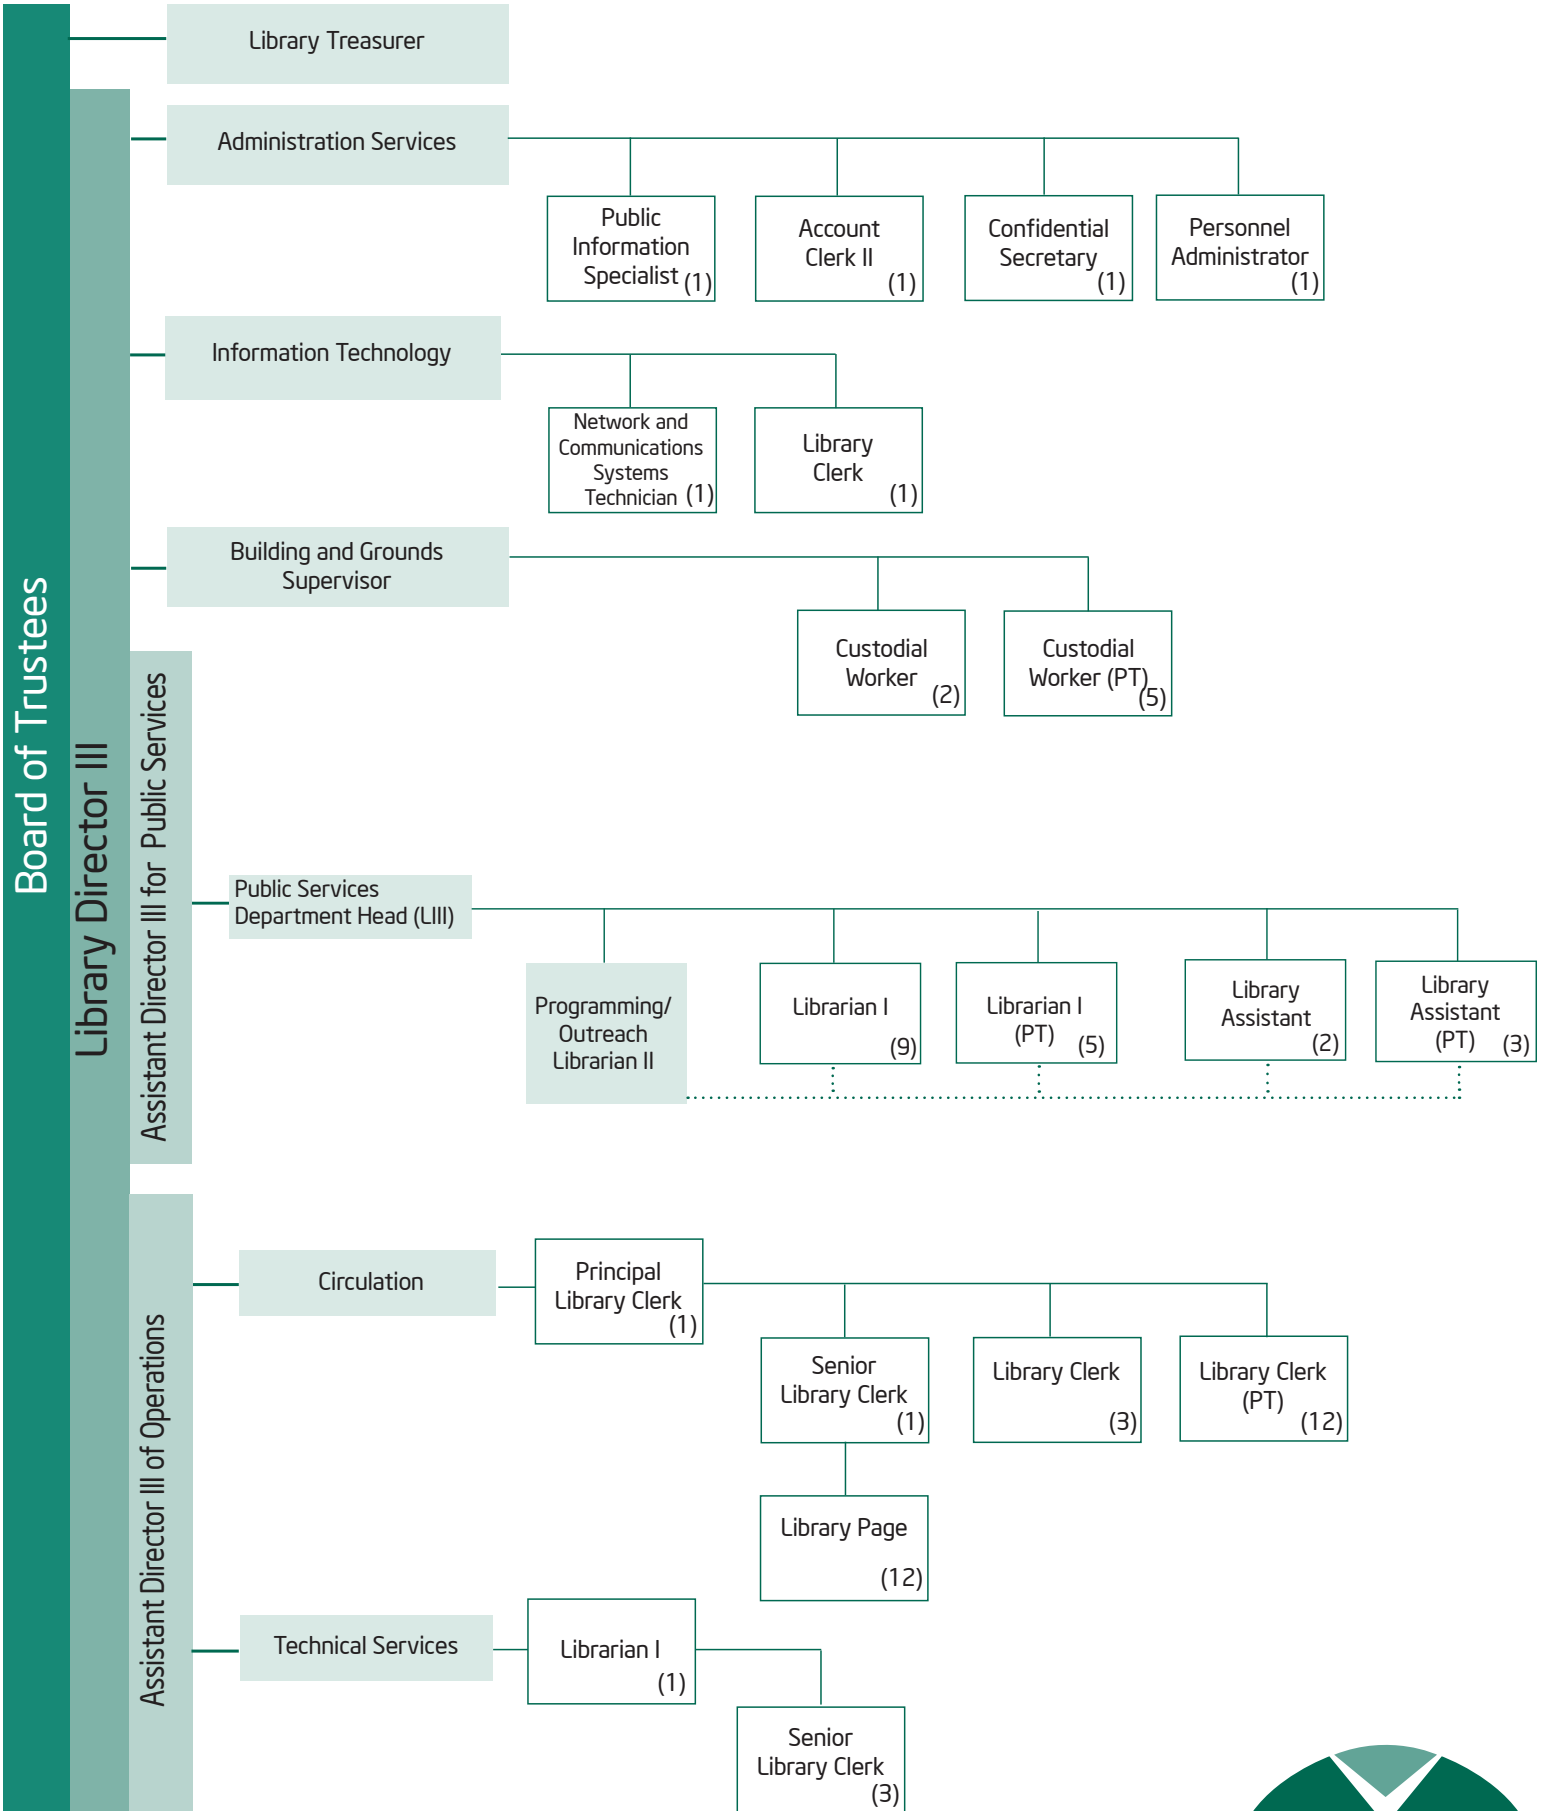

BETHLEHEM PUBLIC LIBRARY ORGANIZATIONAL CHART

revised March 2024

Board of Trustees

Library Director III

Assistant Director III for Public Services

Assistant Director III of Operations