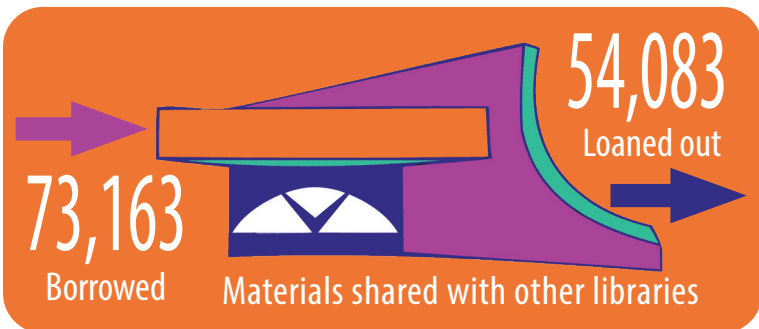

Connections to WiFi  
**138,187** 

Total collection items  
**251,909**

# 2023 ANNUAL REPORT BETHLEHEM PUBLIC LIBRARY

- ## AND MORE ...
- The library continues to solicit public input for a proposed project to update the 50-year-old library building. Architects complete a schematic design based on the feedback.
  - A partnership with Bethlehem Historical Association brings in well-attended programs each month about local history.
  - Outreach and community partnerships make the library a visible presence at the farmers market and other townwide events.
  - The Library Speakers Consortium allows cardholders to attend virtual talks with bestselling authors.