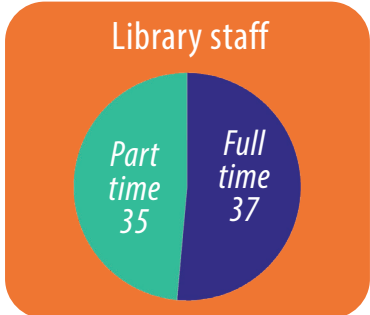

# 2023 ANNUAL REPORT BETHLEHEM PUBLIC LIBRARY

- ## AND MORE ...
- The library continues to solicit public input for a proposed project to update the 50-year-old library building. Architects complete a schematic design based on the feedback.
  - A partnership with Bethlehem Historical Association brings in well-attended programs each month about local history.
  - Outreach and community partnerships make the library a visible presence at the farmers market and other townwide events.
  - The Library Speakers Consortium allows cardholders to attend virtual talks with bestselling authors.