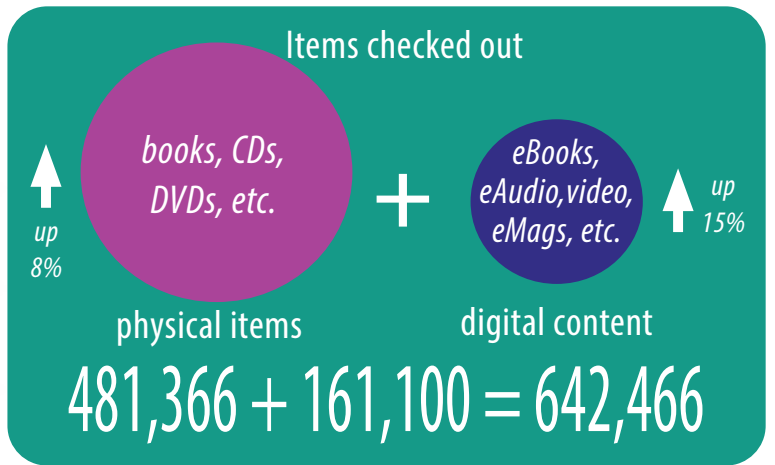

Connections to WiFi  
**138,187** 

Total collection items  
**251,909**

# 2023 ANNUAL REPORT BETHLEHEM PUBLIC LIBRARY

- ## AND MORE ...
- The library continues to solicit public input for a proposed project to update the 50-year-old library building. Architects complete a schematic design based on the feedback.
  - A partnership with Bethlehem Historical Association brings in well-attended programs each month about local history.
  - Outreach and community partnerships make the library a visible presence at the farmers market and other townwide events.
  - The Library Speakers Consortium allows cardholders to attend virtual talks with bestselling authors.