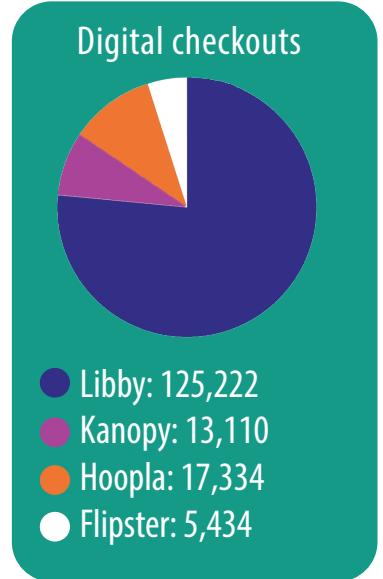

Connections to WiFi  
**138,187** 

Total collection items  
**251,909**

# 2023 ANNUAL REPORT BETHLEHEM PUBLIC LIBRARY

- ## AND MORE ...
- The library continues to solicit public input for a proposed project to update the 50-year-old library building. Architects complete a schematic design based on the feedback.
  - A partnership with Bethlehem Historical Association brings in well-attended programs each month about local history.
  - Outreach and community partnerships make the library a visible presence at the farmers market and other townwide events.
  - The Library Speakers Consortium allows cardholders to attend virtual talks with bestselling authors.