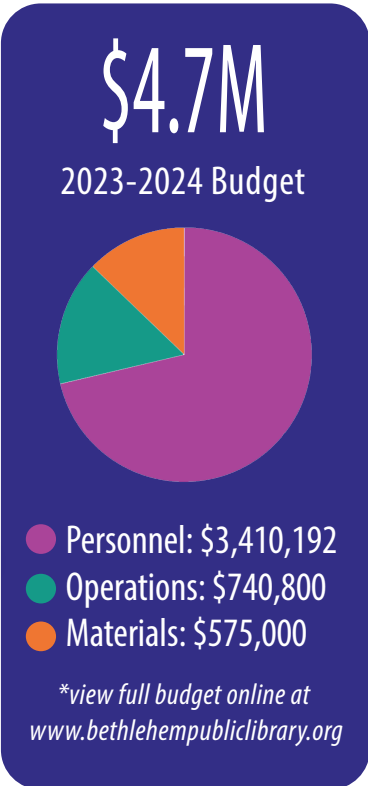

Connections to WiFi  
**138,187** 

Total collection items  
**251,909**

# 2023 ANNUAL REPORT BETHLEHEM PUBLIC LIBRARY

- ## AND MORE ...
- The library continues to solicit public input for a proposed project to update the 50-year-old library building. Architects complete a schematic design based on the feedback.
  - A partnership with Bethlehem Historical Association brings in well-attended programs each month about local history.
  - Outreach and community partnerships make the library a visible presence at the farmers market and other townwide events.
  - The Library Speakers Consortium allows cardholders to attend virtual talks with bestselling authors.