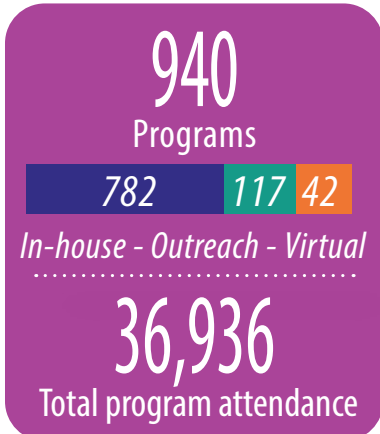

Connections to WiFi  
**138,187** 

Total collection items  
**251,909**

# 2023 ANNUAL REPORT BETHLEHEM PUBLIC LIBRARY

- ## AND MORE ...
- The library continues to solicit public input for a proposed project to update the 50-year-old library building. Architects complete a schematic design based on the feedback.
  - A partnership with Bethlehem Historical Association brings in well-attended programs each month about local history.
  - Outreach and community partnerships make the library a visible presence at the farmers market and other townwide events.
  - The Library Speakers Consortium allows cardholders to attend virtual talks with bestselling authors.