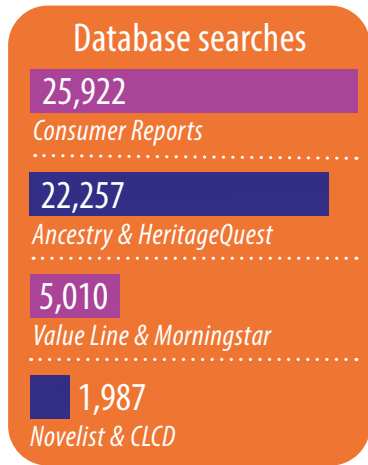

Connections to WiFi  
**138,187** 

Total collection items  
**251,909**

# 2023 ANNUAL REPORT BETHLEHEM PUBLIC LIBRARY

- ## AND MORE ...
- The library continues to solicit public input for a proposed project to update the 50-year-old library building. Architects complete a schematic design based on the feedback.
  - A partnership with Bethlehem Historical Association brings in well-attended programs each month about local history.
  - Outreach and community partnerships make the library a visible presence at the farmers market and other townwide events.
  - The Library Speakers Consortium allows cardholders to attend virtual talks with bestselling authors.