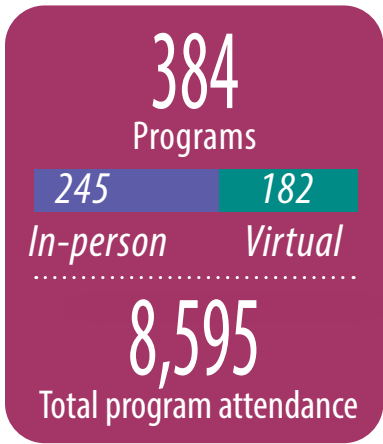

45,445 

Items picked up during curbside-only service

Total collection items

217,209

2020 ANNUAL REPORT BETHLEHEM PUBLIC LIBRARY

- ## AND MORE ...
- A pandemic-related closure in spring meant the library needed to think about how to provide services in new ways.
 - Hoopla gave on-demand access to eBooks, music, video and more.
 - Dozens of video tutorials were produced by Bethlehem librarians.
 - A new weekly e-newsletter reached more than 9,500 subscribers.
 - Board meetings went virtual, streaming live on YouTube.
 - More than 78,363 people tapped into the townwide WiFi network, and a new location at Town Hall was added.