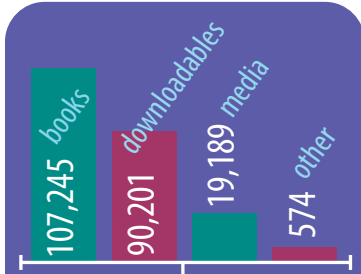

45,445 

Items picked up during curbside-only service

Total collection items

217,209

2020 ANNUAL REPORT BETHLEHEM PUBLIC LIBRARY

- ## AND MORE ...
- A pandemic-related closure in spring meant the library needed to think about how to provide services in new ways.
 - Hoopla gave on-demand access to eBooks, music, video and more.
 - Dozens of video tutorials were produced by Bethlehem librarians.
 - A new weekly e-newsletter reached more than 9,500 subscribers.
 - Board meetings went virtual, streaming live on YouTube.
 - More than 78,363 people tapped into the townwide WiFi network, and a new location at Town Hall was added.