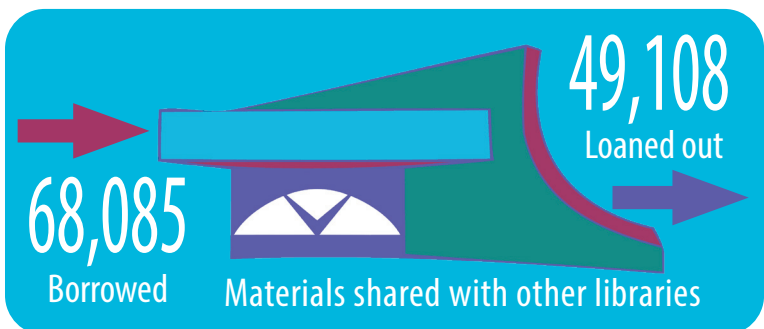

45,445 

Items picked up during curbside-only service

Total collection items

217,209

2020 ANNUAL REPORT BETHLEHEM PUBLIC LIBRARY

- ## AND MORE ...
- A pandemic-related closure in spring meant the library needed to think about how to provide services in new ways.
 - Hoopla gave on-demand access to eBooks, music, video and more.
 - Dozens of video tutorials were produced by Bethlehem librarians.
 - A new weekly e-newsletter reached more than 9,500 subscribers.
 - Board meetings went virtual, streaming live on YouTube.
 - More than 78,363 people tapped into the townwide WiFi network, and a new location at Town Hall was added.