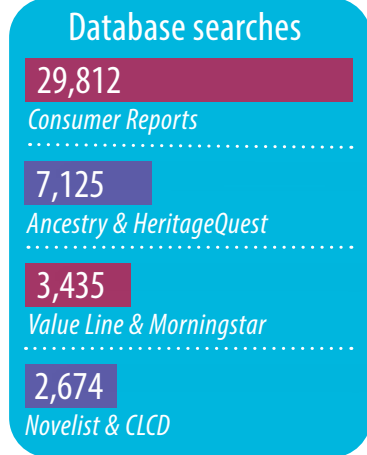

45,445 

Items picked up during curbside-only service

Total collection items

217,209

2020 ANNUAL REPORT BETHLEHEM PUBLIC LIBRARY

- ## AND MORE ...
- A pandemic-related closure in spring meant the library needed to think about how to provide services in new ways.
 - Hoopla gave on-demand access to eBooks, music, video and more.
 - Dozens of video tutorials were produced by Bethlehem librarians.
 - A new weekly e-newsletter reached more than 9,500 subscribers.
 - Board meetings went virtual, streaming live on YouTube.
 - More than 78,363 people tapped into the townwide WiFi network, and a new location at Town Hall was added.