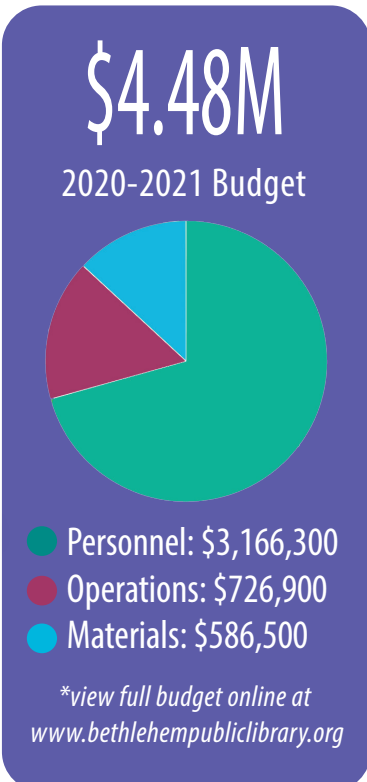

45,445 

Items picked up during curbside-only service

Total collection items

217,209

2020 ANNUAL REPORT BETHLEHEM PUBLIC LIBRARY

- ## AND MORE ...
- A pandemic-related closure in spring meant the library needed to think about how to provide services in new ways.
 - Hoopla gave on-demand access to eBooks, music, video and more.
 - Dozens of video tutorials were produced by Bethlehem librarians.
 - A new weekly e-newsletter reached more than 9,500 subscribers.
 - Board meetings went virtual, streaming live on YouTube.
 - More than 78,363 people tapped into the townwide WiFi network, and a new location at Town Hall was added.