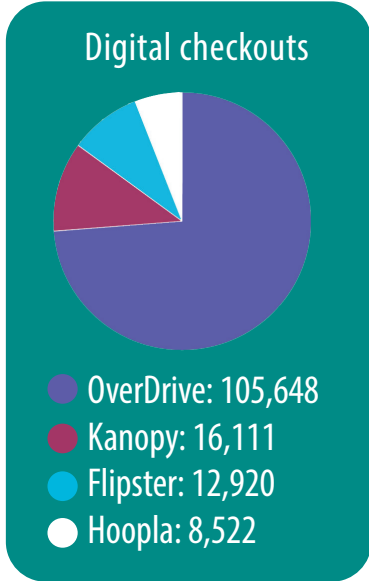

45,445 

Items picked up during curbside-only service

Total collection items

217,209

2020 ANNUAL REPORT BETHLEHEM PUBLIC LIBRARY

- ## AND MORE ...
- A pandemic-related closure in spring meant the library needed to think about how to provide services in new ways.
 - Hoopla gave on-demand access to eBooks, music, video and more.
 - Dozens of video tutorials were produced by Bethlehem librarians.
 - A new weekly e-newsletter reached more than 9,500 subscribers.
 - Board meetings went virtual, streaming live on YouTube.
 - More than 78,363 people tapped into the townwide WiFi network, and a new location at Town Hall was added.