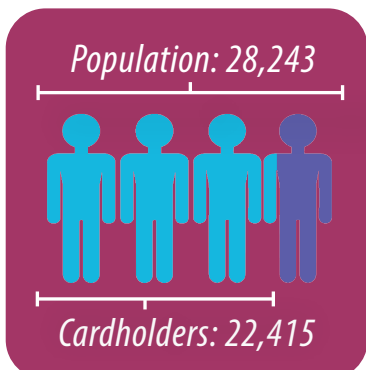

45,445 

Items picked up during curbside-only service

Total collection items

217,209

2020 ANNUAL REPORT BETHLEHEM PUBLIC LIBRARY

- ## AND MORE ...
- A pandemic-related closure in spring meant the library needed to think about how to provide services in new ways.
 - Hoopla gave on-demand access to eBooks, music, video and more.
 - Dozens of video tutorials were produced by Bethlehem librarians.
 - A new weekly e-newsletter reached more than 9,500 subscribers.
 - Board meetings went virtual, streaming live on YouTube.
 - More than 78,363 people tapped into the townwide WiFi network, and a new location at Town Hall was added.