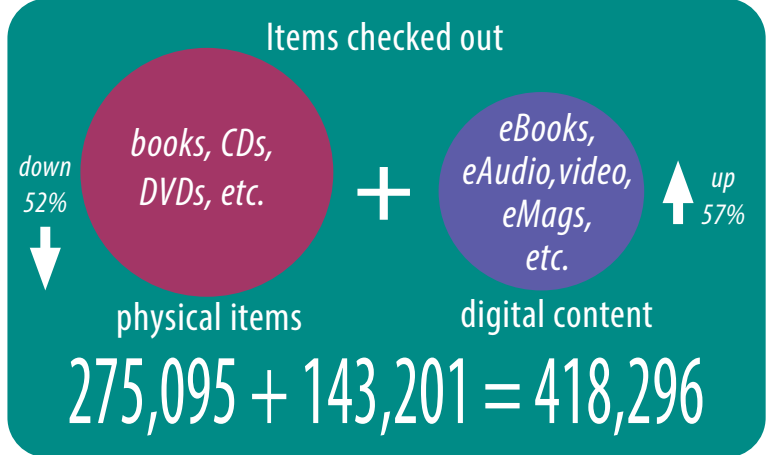

45,445 

Items picked up during curbside-only service

Total collection items

217,209

2020 ANNUAL REPORT BETHLEHEM PUBLIC LIBRARY

- ## AND MORE ...
- A pandemic-related closure in spring meant the library needed to think about how to provide services in new ways.
 - Hoopla gave on-demand access to eBooks, music, video and more.
 - Dozens of video tutorials were produced by Bethlehem librarians.
 - A new weekly e-newsletter reached more than 9,500 subscribers.
 - Board meetings went virtual, streaming live on YouTube.
 - More than 78,363 people tapped into the townwide WiFi network, and a new location at Town Hall was added.